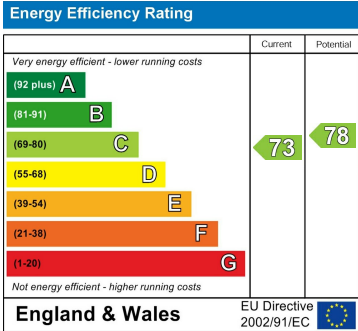

Energy Efficiency Graph

These particulars, whilst believed to be accurate are set out as a general outline only for guidance and do not constitute any part of an offer or contract. Intending purchasers should not rely on them as statements of representation of fact, but must satisfy themselves by inspection or otherwise as to their accuracy. No person in this firm's employment has the authority to make or give any representation or warranty in respect of the property.